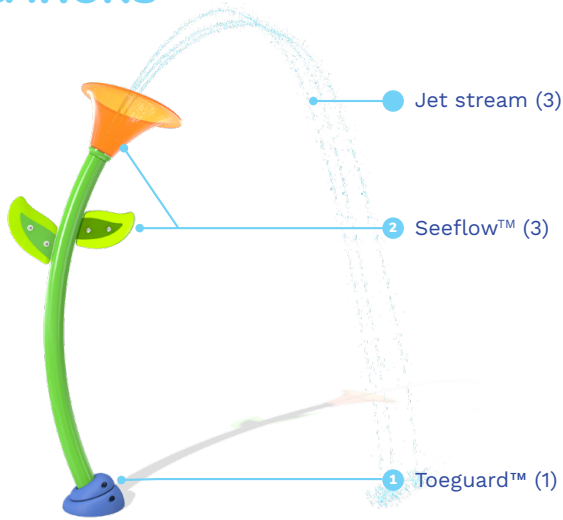

**The product shown in the image may differ from the actual product sold.*

Ideal age group : For all ages

VOR 7560 FLOWER N°10

PRODUCT HIGHLIGHTS

- Bring a touch natural or garden touch to any Splashpad®.
- Vibrant Seeflow™ bucket creates striking colorful shadows.

SPECIFICATIONS

H./W./L.
73/18/30 in
185/47/76 cm

Color choices
Seeflow™ Flower : ● ● ●
Leaves : ●
Structure : Vortex colors

SprayZone

Flow
2-3 GPM
7.5-11 LPM

Pressure
4-6 PSI
0.3-0.4 BAR

PRODUCT INNOVATIONS

This product features the following technologies that are unique to Vortex.

TOEGUARD™

- Protects children's toes from anchoring hardware
- Durable, vandal and chemical resistant
- Soft-touch Elastomer
- Infused with a UV resistant bright color

SEEFLOW™

- Impact-resistant polymer resistant to UV rays and chemicals
- Colorful reflections are created with the combination of bright colors, water, and sunlight