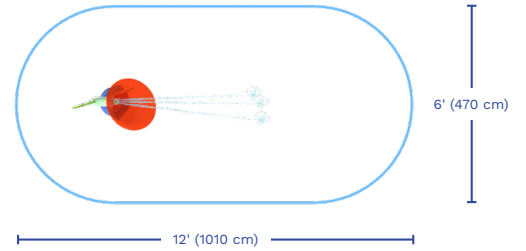

**The product shown in the image may differ from the actual product sold.*

Ideal age group : For all ages

VOR 7560 FLOWER N°10

PRODUCT HIGHLIGHTS

- Bring a touch natural or garden touch to any Splashpad®.
- Vibrant Seeflow™ bucket creates striking colorful shadows.

SPECIFICATIONS

H./W./L.
73/18/30 in
185/47/76 cm

Color choices
Seeflow™ Flower : ● ● ●
Leaves : ●
Structure : Vortex colors

SprayZone

Flow
2-3 GPM
7.5-11 LPM

Pressure
4-6 PSI
0.3-0.4 BAR

PRODUCT INNOVATIONS