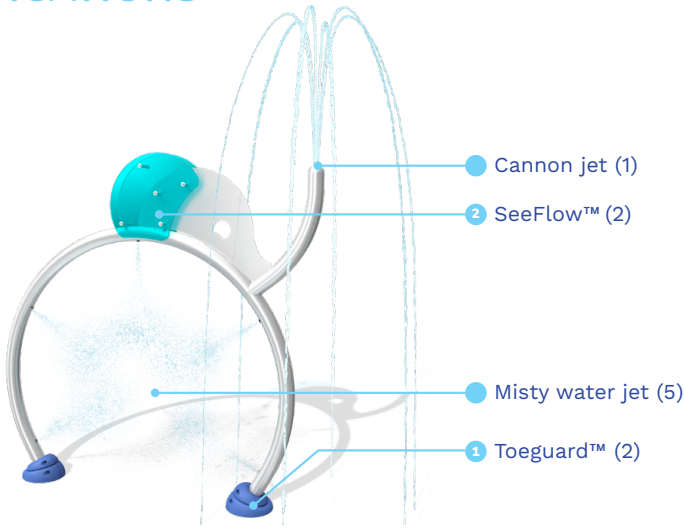

**The product shown in the image may differ from the actual product sold.*

Ideal age group: For all ages

VOR 8861 ELEPHANT LOOP

PRODUCT HIGHLIGHTS

- Get ready to stomp, splash, and have a blast with Elephant Loop!
- Cross through the loop for an instant soak, or run through the water cascading from the elephant's trunk, creating a waterfall for kids of all ages.

SPECIFICATIONS

H./W./L.

80/11/81"
203/28/206 cm

Color choices

Vortex colors

SprayZone

Flow

10-14 GPM
37.8-52.9 LPM

Pressure

10-12 PSI
0.7-0.8 BAR

PRODUCT INNOVATIONS

This product features the following technologies that are unique to Vortex.

TOEGUARD™

- Protects children's toes from anchoring hardware
- Durable, vandal and chemical resistant
- Soft-touch Elastomer
- Infused with a UV resistant bright color

SEEFLOW™

- Impact-resistant polymer resistant to UV rays and chemicals
- Colorful reflections are created with the combination of bright colors, water, and sunlight