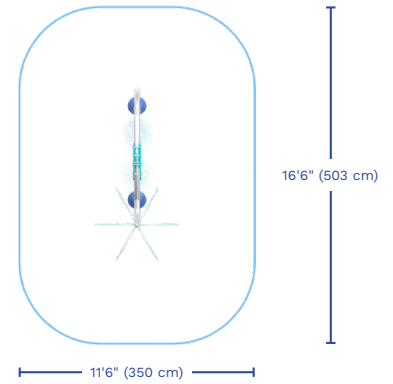

SPECIFICATIONS

H./W./L.

80/11/81"
203/28/206 cm

Color choices

Vortex colors

SprayZone

Flow

10-14 GPM
37.8-52.9 LPM