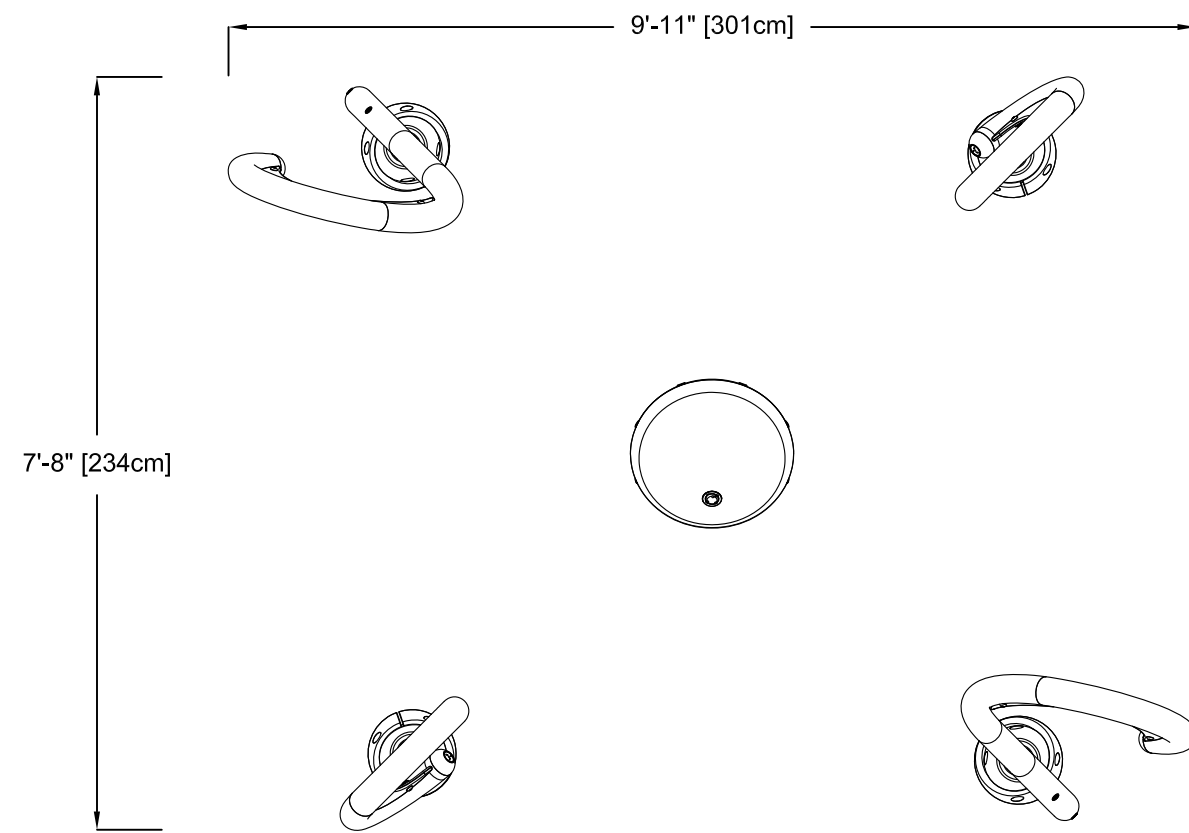

PLAN VIEW

ANCHORING LOCATIONS

FRONT ELEVATION VIEW

SIDE ELEVATION VIEW

PRODUCT NAME: SEA SILHOUTTE OCTOPUS

PRODUCT NUMBER: VOR-7691.2XXX

DATE: 02/05/15

PRODUCT INFORMATION

SHEET NO: 1/1

11"x17" SHEET SIZE