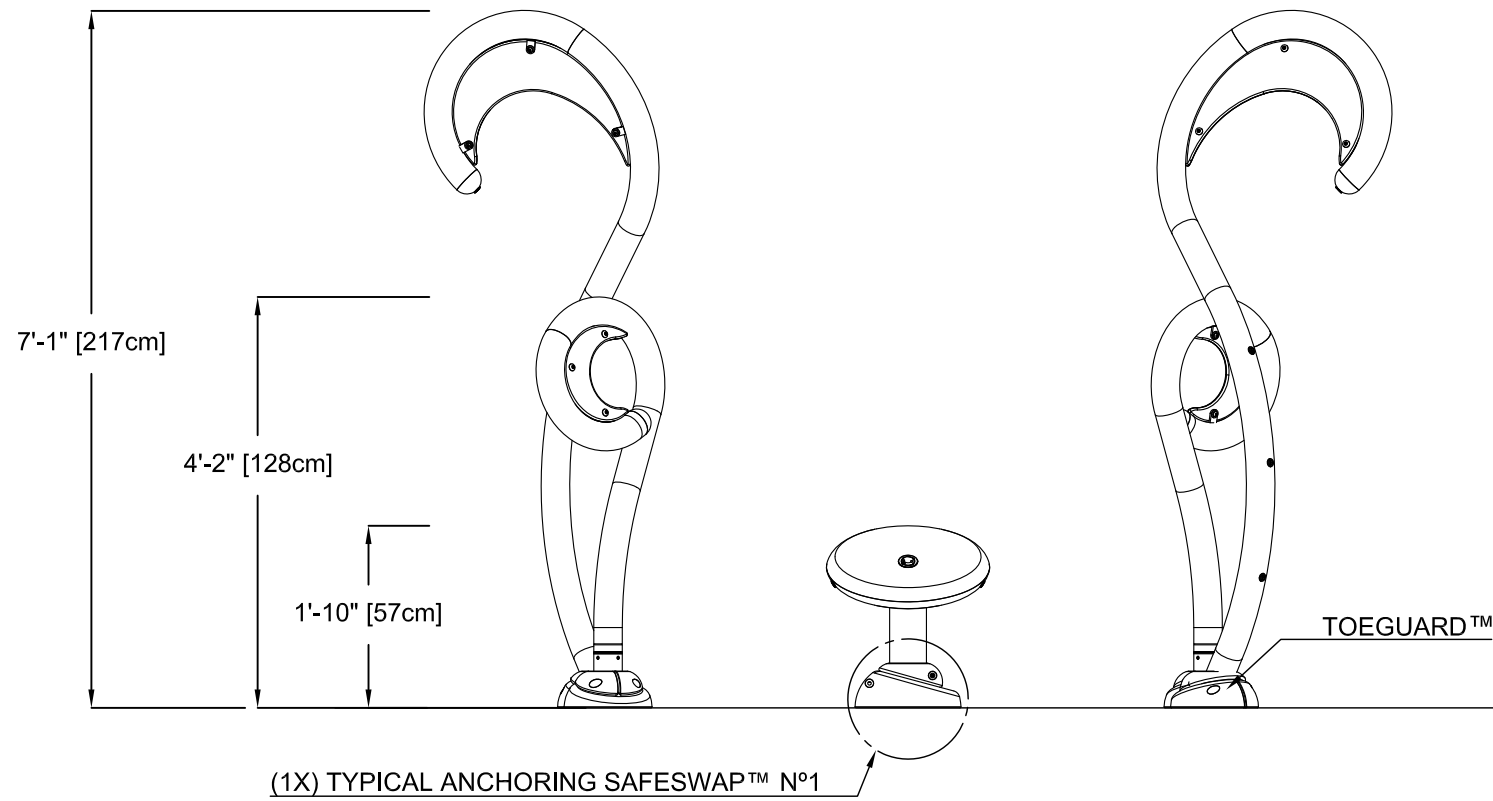

PLAN VIEW

ANCHORING LOCATIONS

FRONT ELEVATION VIEW

SIDE ELEVATION VIEW

PRODUCT NAME: SEA SILHOUTTE OCTOPUS

PRODUCT NUMBER: VOR-7691.2XXX

DATE: 02/05/15

PRODUCT INFORMATION

SHEET NO: 1/1

11"x17" SHEET SIZE