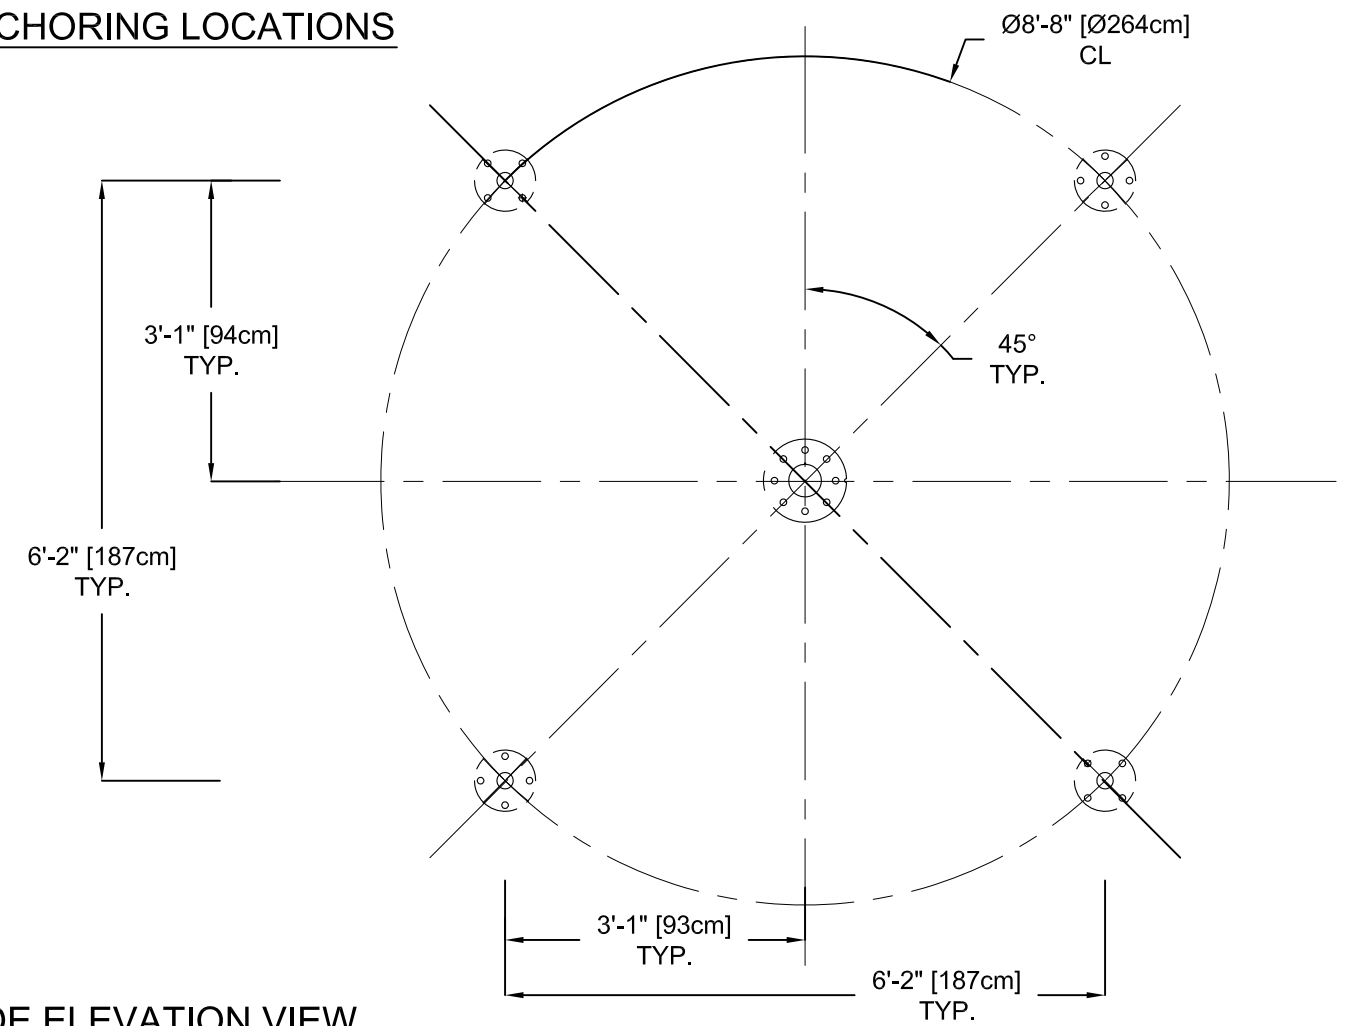

PLAN VIEW

ANCHORING LOCATIONS

FRONT ELEVATION VIEW

SIDE ELEVATION VIEW

PRODUCT NAME: SEA SILHOUTTE OCTOPUS

PRODUCT NUMBER: VOR-7691.2XXX

DATE: 02/05/15

PRODUCT INFORMATION

SHEET NO: 1/1

11"x17" SHEET SIZE