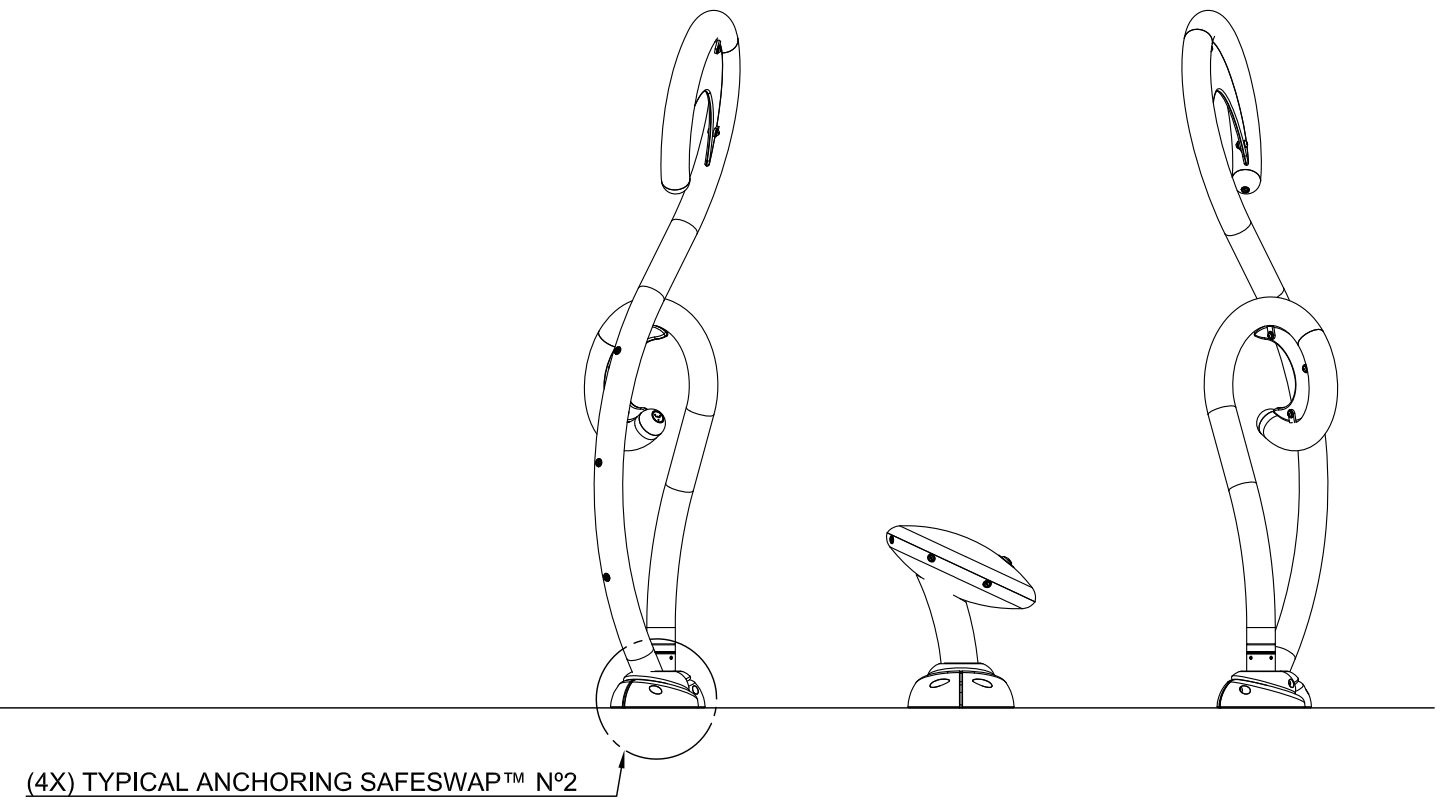

PLAN VIEW

ANCHORING LOCATIONS

FRONT ELEVATION VIEW

SIDE ELEVATION VIEW

PRODUCT NAME: SEA SILHOUTTE OCTOPUS

PRODUCT NUMBER: VOR-7691.2XXX

DATE: 02/05/15

PRODUCT INFORMATION

SHEET NO: 1/1

11"x17" SHEET SIZE